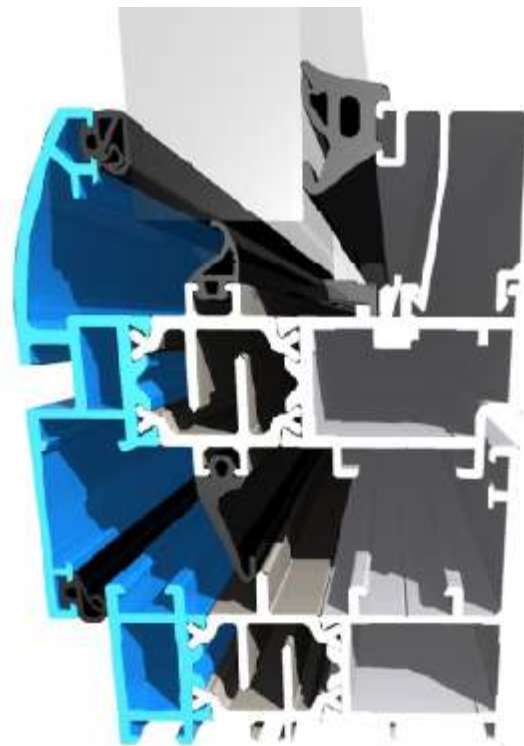

FXi65

■ COMPATIBLE SUITES: FXi46, FXi52, MC, Series 7000

■ SIGHT LINE: 50mm - 95mm

■ GLAZING: 17mm - 48mm

■ SIZE LIMITATIONS

	Maximum Size	Minimum Size	Maximum Weight	Wind Pressure
Top Hung (projected)	1600 x 2000	450 x 350	100Kg	C5
Side Hung (projected)	900 x 1800	350 x 450	55Kg	C5
Bottom Hung	1800 x 1200	360 x 360	75Kg	C5
Tilt & Turn	1300 x 2100	600 x 500	130Kg	C5
	1600 x 1800	600 x 500	130Kg	C5
Side Hung (open in)	1000 x 1600	350 x 450	80Kg	C5

■ PERFORMANCE

The Technal FXi65 Commercial Window Suite has been tested in accordance with BS EN12207, BS EN12208, BS EN12210 achieving the following results:

	Test Size	Air Permeability	Watertightness	Wind Pressure
Tilt & Turn	1300 x 2100h	A*4	E*E1200	V*C4
	1600 x 1800h	A*4	E*E1050	V*C4
Bottom Hung Open In	1800 x 1200h	A*4	E*E1200	V*C4
Side Hung 80Kg with FX805h Open In	1000 x 1600h	A*4	E*E750	V*C4
Projected Top Hung	1600 x 2000h	A*4	E*E1200	V*C3
Projected Side Hung	900 x 1800h	A*4	E*E1200	V*C5