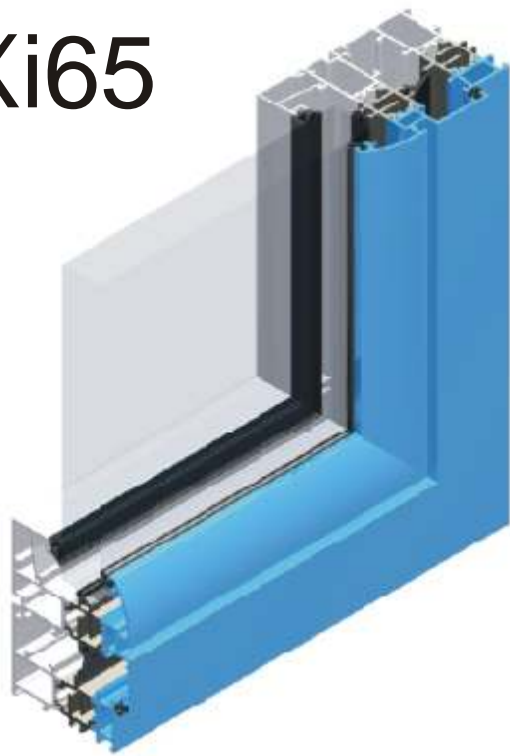

FXi65

■ COMPATIBLE SUITES: FXi46, FXi52, MC, Series 7000

■ SIGHT LINE: 50mm - 95mm

■ GLAZING: 17mm - 48mm

■ SIZE LIMITATIONS

	Maximum Size	Minimum Size	Maximum Weight	Wind Pressure
Top Hung (projected)	1600 x 2000	450 x 350	100Kg	C5
Side Hung (projected)	900 x 1800	350 x 450	55Kg	C5
Bottom Hung	1800 x 1200	360 x 360	75Kg	C5
Tilt & Turn	1300 x 2100	600 x 500	130Kg	C5
	1600 x 1800	600 x 500	130Kg	C5
Side Hung (open in)	1000 x 1600	350 x 450	80Kg	C5

■ PERFORMANCE

The Technal FXi65 Commercial Window Suite has been tested in accordance with BS EN12207, BS EN12208, BS EN12210 achieving the following results:

	Test Size	Air Permeability	Watertightness	Wind Pressure
Tilt & Turn	1300 x 2100h	A*4	E*E1200	V*C4
	1600 x 1800h	A*4	E*E1050	V*C4
Bottom Hung Open In	1800 x 1200h	A*4	E*E1200	V*C4
Side Hung 80Kg with FX805h Open In	1000 x 1600h	A*4	E*E750	V*C4
Projected Top Hung	1600 x 2000h	A*4	E*E1200	V*C3
Projected Side Hung	900 x 1800h	A*4	E*E1200	V*C5