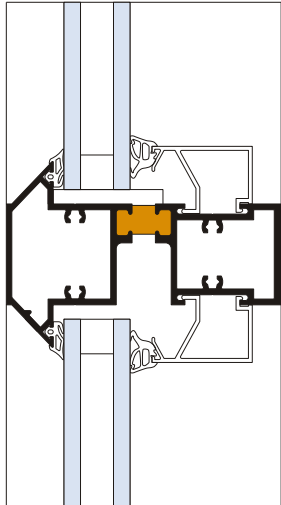

Series 7000

■ COMPATIBLE SUITES: FXi46, FXi52, FG75, FV75, FS45 & CD

■ SIGHT LINE: 35mm

■ GLAZING: 22mm - 70mm

■ MODULE DEPTH: 100mm

■ SIGHT & WEIGHT LIMITATIONS: Single or 2 storey / frame height
subject to design criteria

VERTICAL CROSS SECTIONS

HORIZONTAL CROSS SECTIONS