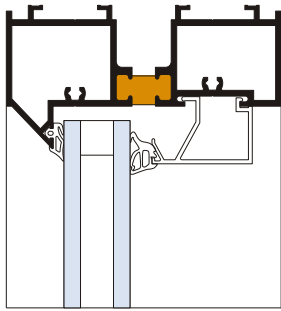

Series 7000

■ COMPATIBLE SUITES: FXi46, FXi52, FG75, FV75, FS45 & CD

■ SIGHT LINE: 35mm

■ GLAZING: 22mm - 70mm

■ MODULE DEPTH: 100mm

■ SIGHT & WEIGHT LIMITATIONS: Single or 2 storey / frame height
subject to design criteria

VERTICAL CROSS SECTIONS

HORIZONTAL CROSS SECTIONS