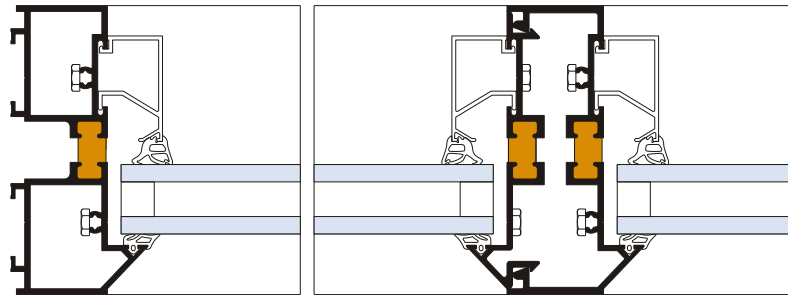

Series 7000

■ COMPATIBLE SUITES: FXi46, FXi52, FG75, FV75, FS45 & CD

■ SIGHT LINE: 35mm

■ GLAZING: 22mm - 70mm

■ MODULE DEPTH: 100mm

■ SIGHT & WEIGHT LIMITATIONS: Single or 2 storey / frame height
subject to design criteria

VERTICAL CROSS SECTIONS

HORIZONTAL CROSS SECTIONS