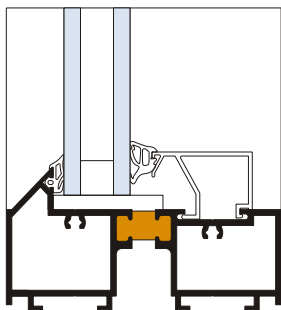

Series 7000

■ COMPATIBLE SUITES: FXi46, FXi52, FG75, FV75, FS45 & CD

■ SIGHT LINE: 35mm

■ GLAZING: 22mm - 70mm

■ MODULE DEPTH: 100mm

■ SIGHT & WEIGHT LIMITATIONS: Single or 2 storey / frame height
subject to design criteria

VERTICAL CROSS SECTIONS

HORIZONTAL CROSS SECTIONS